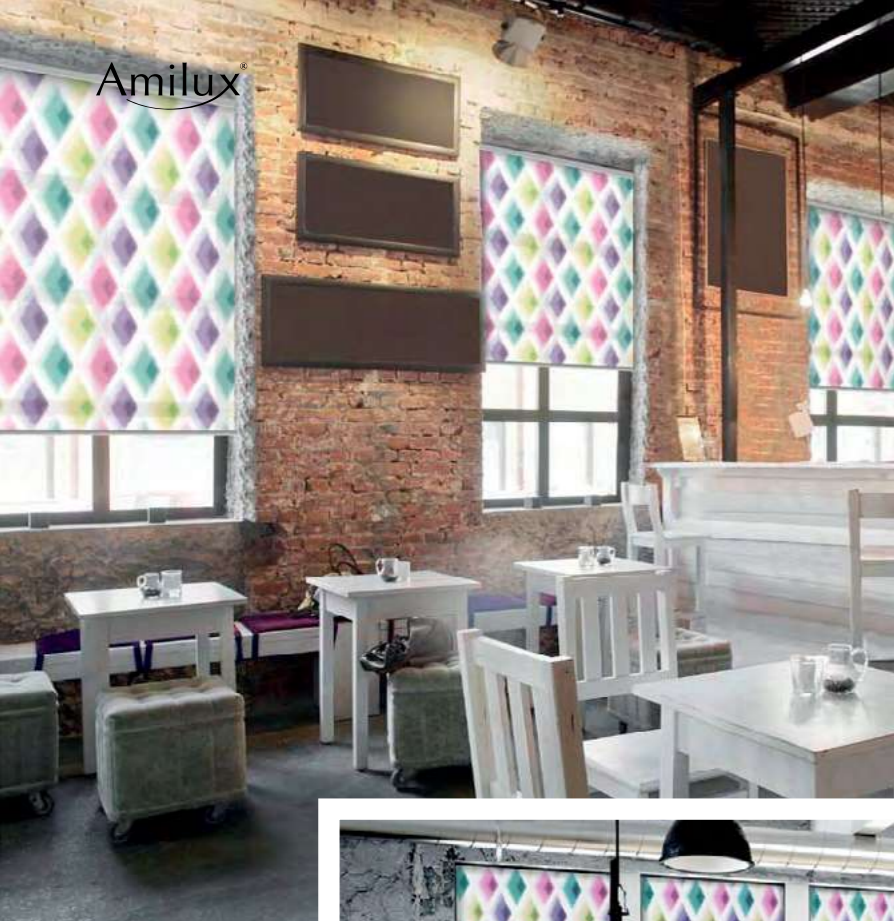

2 100% P 330 x 180

Icons: 2, 100% P, clover, person, hand, leaves

CONFIDENCES IN TEXTILES 99%
Tested for harmful substances according to Oeko-Tex Standard 100

4469 лиловый

ПАЛИТРА 300409

330 x 180
200 x 450