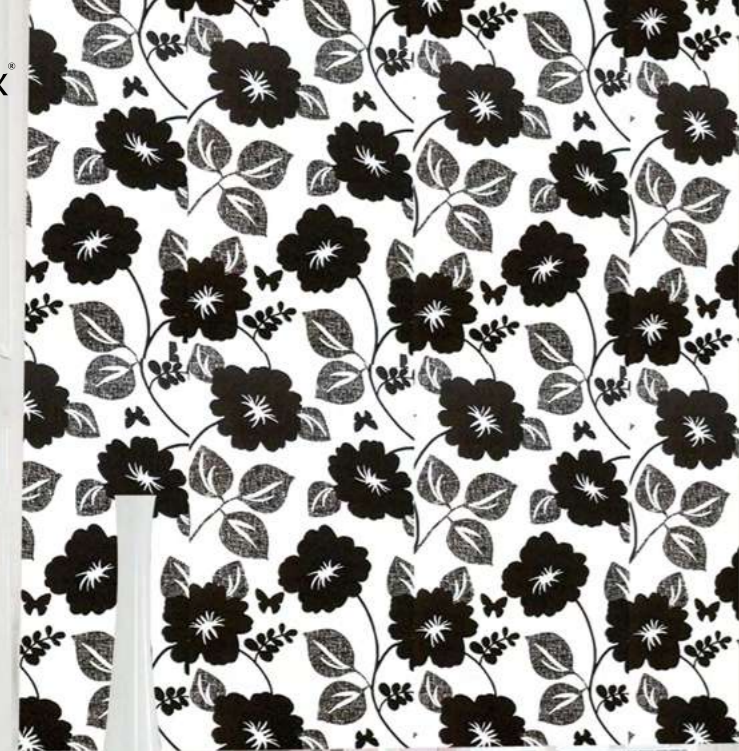

ЛЕТНИЙ СОН 300283

4 100% TCS 220 x 450 330 x 200

Icons: 4, 100% TCS, clover, person, hand, leaves

CONFIDENCES IN TEXTILES 99%
Tested for harmful substances according to Oeko-Tex Standard 100

ВЕСНА 300336

2 100% P 330 x 180

Icons: 2, 100% P, clover, person, hand, leaves

CONFIDENCES IN TEXTILES 99%
Tested for harmful substances according to Oeko-Tex Standard 100